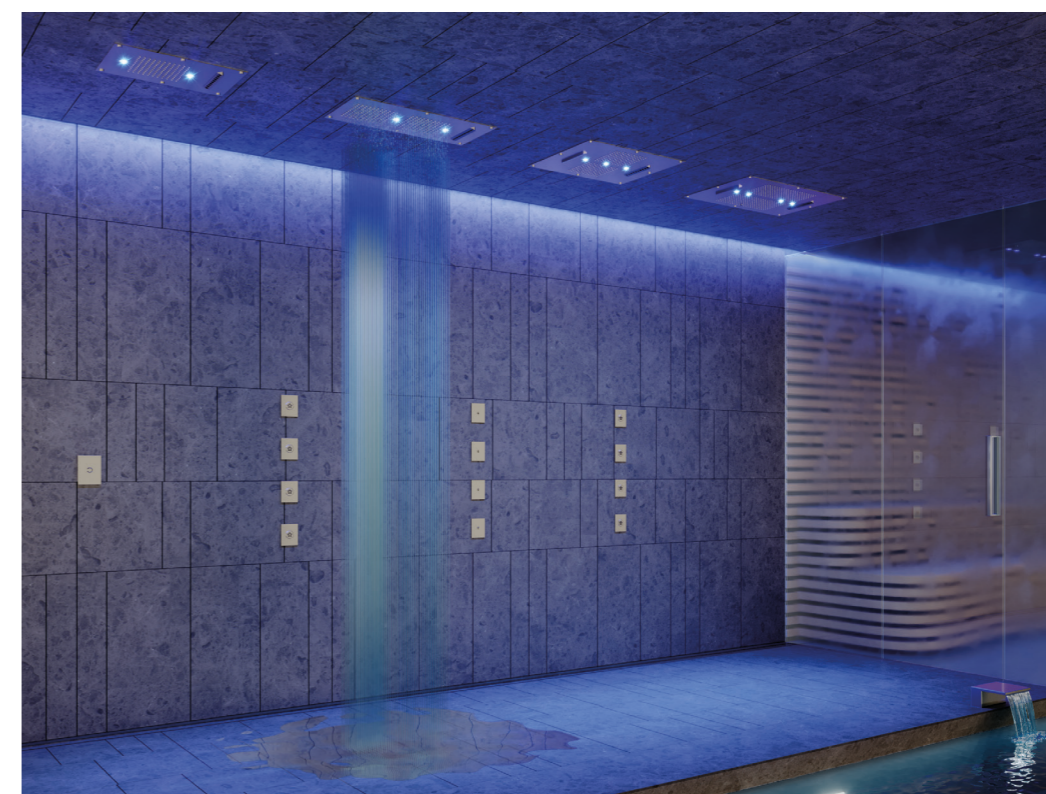

MYDREAM / CONCEALED MULTIFUNCTIONAL SHOWER HEADS IN SERIES

Evocative emotional settings in sequence

The evolution of the bathroom as an intimate place in which to express one's interiority and creativity.

We offer complete and customisable wellness solutions for any environment, whether domestic to transform the bathroom into a refuge of well-being and relaxation, or professional to enrich the proposal of wellness centres and accommodation facilities, offering a complete multi-sensory experience in a perfect combination between of functionality and emotion.

We conceive, design and realise tailor-made projects that respond to any specific need and desire of our customers, designing together the best solution.

MYDREAM / CONCEALED MULTIFUNCTIONAL SHOWER HEAD

Relaxation, magic and amazement all in one solution

With our multifunctional shower heads, the bathroom becomes a place of pleasure and relaxation, a place where you can nourish your psychophysical well-being and rediscover your intimacy.

The collection propose different styles to satisfy every need and complete all types of environment.

Among its functions, it is possible to select the water effect between rain, single waterfall, double waterfall, mist, tropical waterfall and Kneipp for a feeling of complete relaxation.

Equipped with LED spotlights for chromotherapy, you can choose the colour gradation of the spotlight or let yourself be enveloped by the coloured path for a true immersion in physical and mental well-being.

A rainbow of exciting colours and water in its various forms combine their benefits to create a pleasant multi-sensory experience.

Colours, water and lights can be selected manually during the shower, or set for an automatic cycle.

Several showerheads in series (single- and/ or multi-jet) controlled by a start button or with touch control and electronic faucet.

Sensorial showers are an indispensable addition to the wellness area and home spa today. Wellness pathways create magical settings by combining light effects, water effects and fragrances. The most sophisticated technologies converge in the shower paths for a unique and unforgettable wellness experience. Depending on the level of interaction accorded to the user , there are two levels of design of the wellness path.

Level 1: Wellness path that consists of starting the path through an on/off push-button panel and the use of an electronic control unit that automatizes the activation in sequence of the different water jets with preset temperature, duration, chromotherapy and aromatherapy.

Level 2: Wellness path using a touch control with an electronic faucet, offering maximum interaction to the user who can independently manage water jets, temperature, duration, up to the setting of chromotherapy and aromatherapy.